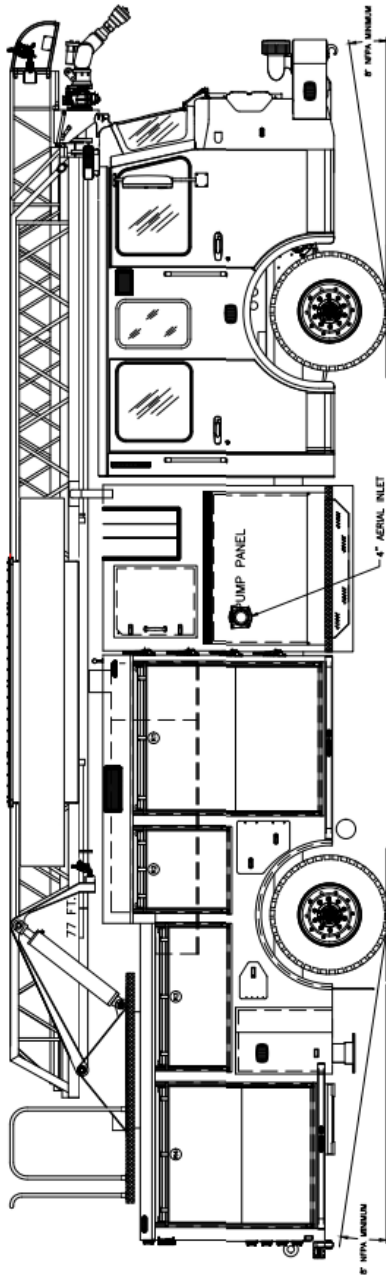

PUTTING FIRST RESPONDERS FIRST.

spartaner.com/s-180