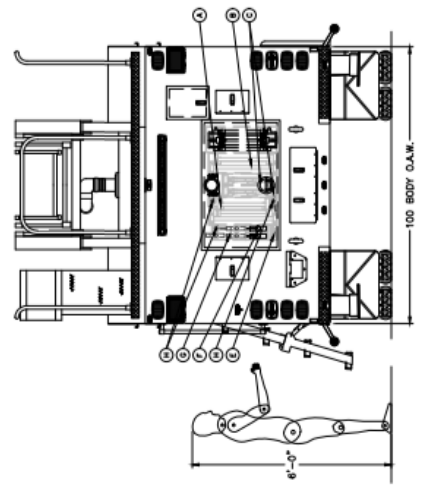

PUTTING FIRST RESPONDERS FIRST.

spartaner.com/s-180