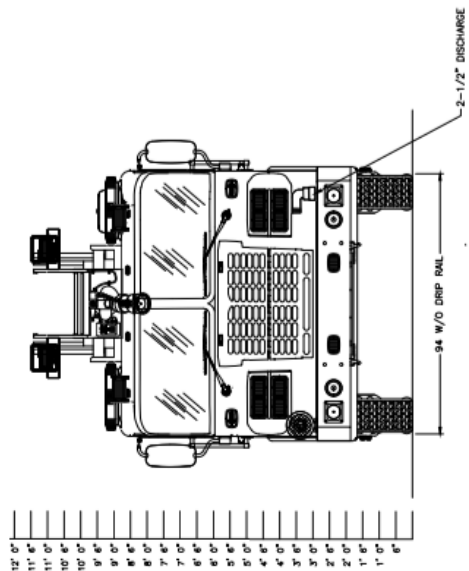

PUTTING FIRST RESPONDERS FIRST.

spartaner.com/s-180