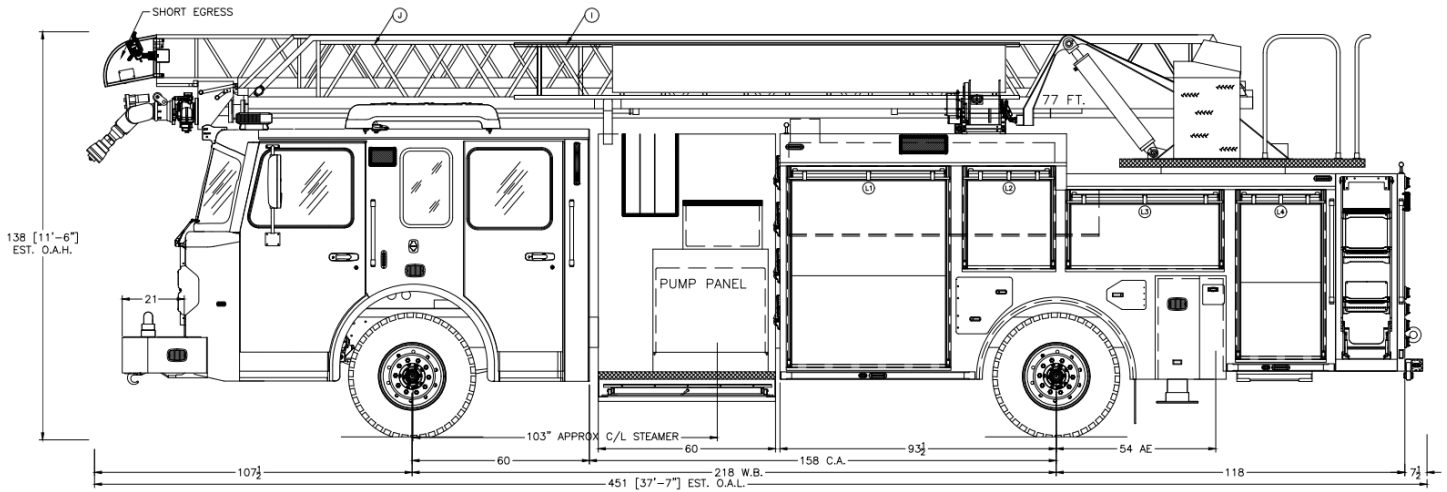

S-180 CUSTOM AERIAL

MODEL #RMA77

CHASSIS

- Spartan Metro Star EMFD Flat Roof
- Seating Capacity 6
- Cummins X10 450 HP Engine
- Allison 4000 EVS Transmission
- Extreme Duty Interior
- Advanced Protection System®
- Steertek™ NXT Front Suspension
- Roadmaax™ Rear Suspension
- Axles: 23,000 Front, 35,000 Rear
- 21" Front Bumper Extension
- 218" Wheelbase
- Advanced Climate Control
- Rear View Backup Camera
- Side Scene Lighting
- 45° Cramp Angle
- Michelin Tires
- Severe Duty Front Bumper
- Dual Grover Brand Stutter Air Horns
- Federal Q2B Mechanical Siren

PUMP & PLUMBING

- Waterous CSU 2000 GPM
- FRC InControl Pressure Governor
- 480 Gallons Water / 20 Gallons Foam
- Pre-Connects:
 - (2) 1-3/4" Crosslays
 - (1) 2-1/2" Crosslay
 - (1) 2-1/2" Front Trashline
- Poly Water Tank
- Optional Foam Injection Systems

AERIAL & WATERWAY

- 500lb Tip Load Wet or Dry
- Two H-Style Outriggers Behind Rear Axle w/ 18' Jack Spread
- 75' Vertical Reach, 71.5' Horizontal Reach
- 72° Max Elevation, -6° Min Elevation
- 11'-6" (138") Overall Height
- 4" Waterway Inlet Curbside
- Whelen Scene Lighting at Tip and Base
- TFT Flex RC 2000 GPM Electric Monitor
- TFT Valve Under Monitor w/ 2-1/2" Gated Elbow
- Storage for 14' Roof Ladder in Base Section
- Storage for 8' Pike Pole in Fly Section

BODY

- High Strength Aluminum Body
- Vibra-Torque Body Mounting System
- ROM Series IV Roll-up Doors
- Door Protection Shields
- SCBA Bottle Storage for (8)
- Durable Compartment Finish
- OnScene LED Compartment Lighting
- Whelen LED Lighting Package
- 136' Ladder Storage for 35', 28', 16', 10' Attic Ladder, 17' Little Giant, Three Pike Poles, Two D-handle Pike Poles, and Three NY Roof Hook
- Whelen Pioneer Side Scene Lighting
- Optional 6kW Generator
- 30 Cubic Feet Hose Bed Volume
- Rear Directional Light
- Folding Turntable Access Ladder LH Side