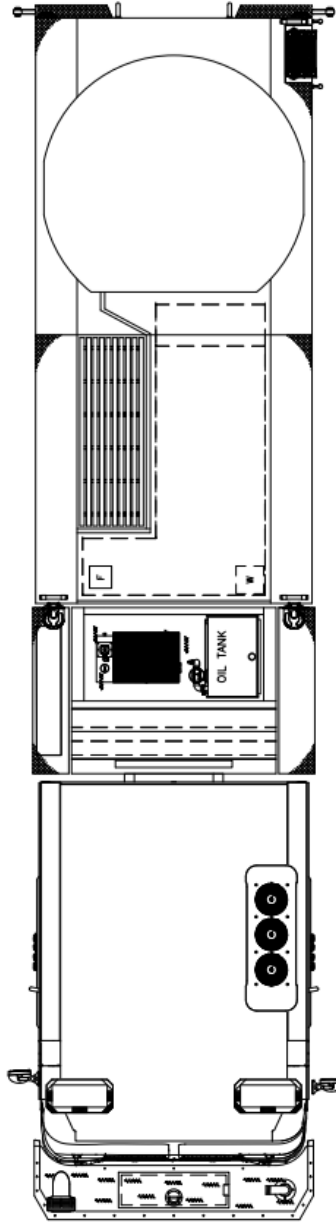

PUTTING FIRST RESPONDERS FIRST.

spartaner.com/s-180