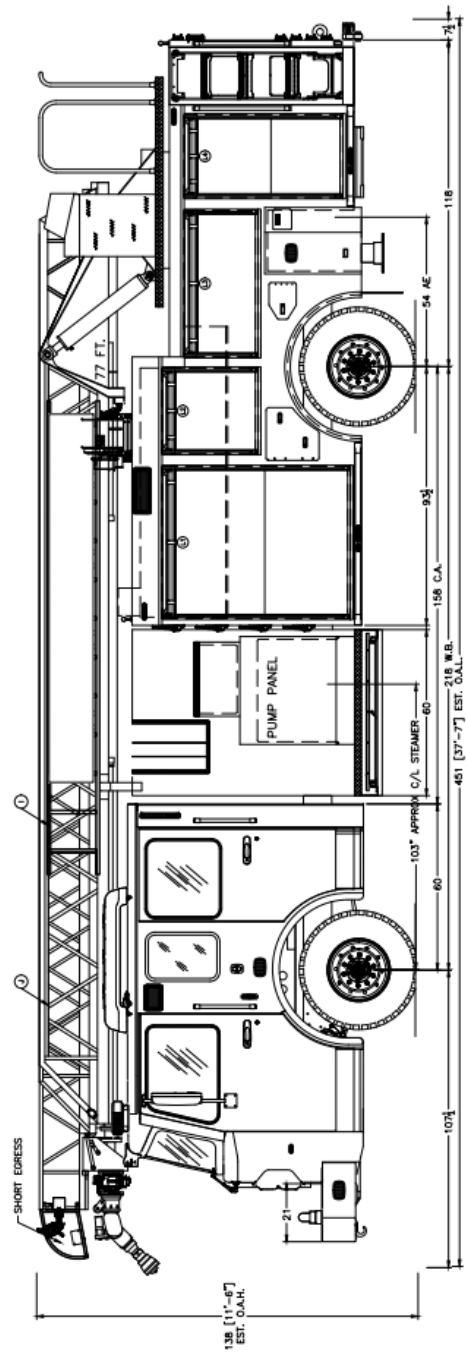

PUTTING FIRST RESPONDERS FIRST.

spartaner.com/s-180