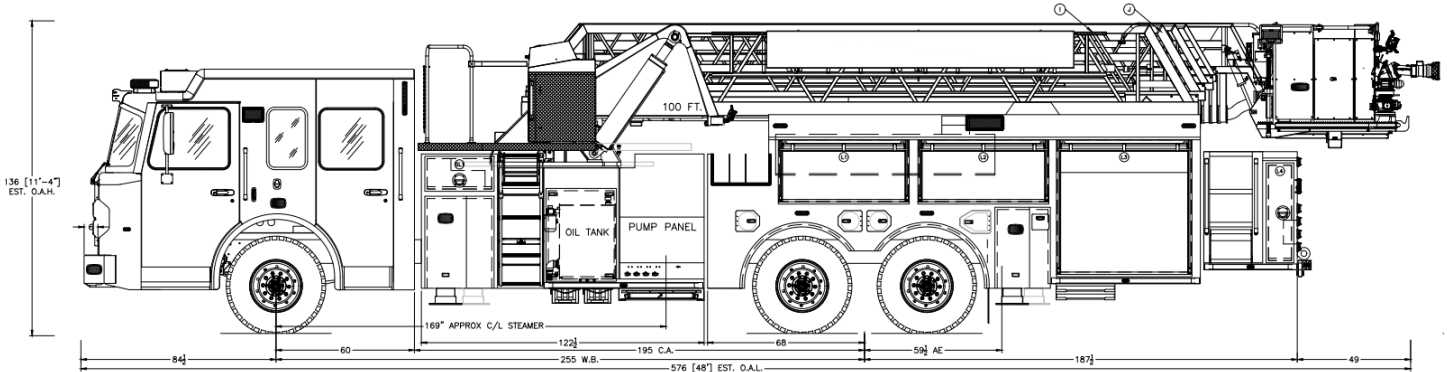

S-180 CUSTOM QUINT

MODEL #MMP100

CHASSIS

- Spartan Gladiator EMFD 10" Raised Roof
- Seating Capacity 6
- Cummins X15 605 HP Engine
- Allison 4000 EVS Transmission
- Extreme Duty Interior
- FRC OmniPlex 10" Touchscreen Controls
- 12.8" Touchscreen Instrument Cluster
- IMMI 4Front® & RollTek™ Occupant Protection
- Steertek™ NXT Front Suspension
- Firemaax™ Rear Suspension
- Axles: 24,000 Front, 62,000 Rear
- 6" Front Bumper Extension
- 255" Wheelbase
- Advanced Climate Control
- Rear View Backup Camera w/ Color Display
- Side Scene Lighting
- 45° Cramp Angle
- Michelin Tires
- Severe Duty Front Bumper
- Dual Grover Brand Stutter Air Horns
- Federal Q2B Mechanical Siren

PUMP & PLUMBING

- Waterous CSU 2000 GPM
- FRC InControl Pressure Governor
- 300 Gallons Water
- Pre-Connects:
 - (2) 1-3/4" Crosslays
 - (1) 2-1/2" Crosslay
- Poly Water Tank

AERIAL & WATERWAY

- 1000lb Tip Load Dry / 500lb Wet
- Four H-Style Outriggers Behind Cab and Behind Rear Axle w/ 18' Jack Spread
- 100' Vertical Reach, 99' Horizontal Reach
- 72° Max Elevation, -12° Min Elevation
- 11'-4" (169") Overall Height
- 5" Waterway Inlet Curbside
- Whelen Scene Lighting at Tip and Base
- TFT Flex RC 2000 GPM Electric Monitor
- TFT Valve Under Monitor w/ 2-1/2" Gated Elbow
- Storage for 14' Roof Ladder in Base Section
- Storage for 8' Pike Pole in Fly Section

BODY

- High Strength Aluminum Body
- ROM Series IV Roll-up Doors
- Door Protection Shields
- SCBA Bottle Storage for (8)
- Durable Compartment Finish
- OnScene LED Compartment Lighting
- Whelen LED Lighting Package
- 136' Ladder Storage for 35', 28', (2)16', 10' Attic Ladder, 17' Little Giant, Three Pike Poles, Two D-handle Pike Poles, and Three NY Roof Hook
- Whelen Pioneer Side Scene Lighting
- Optional 6kW Generator
- Rear Directional Light
- 30 Cubic Feet Hose Bed Volume
- Folding Turntable Access Ladder Both Sides